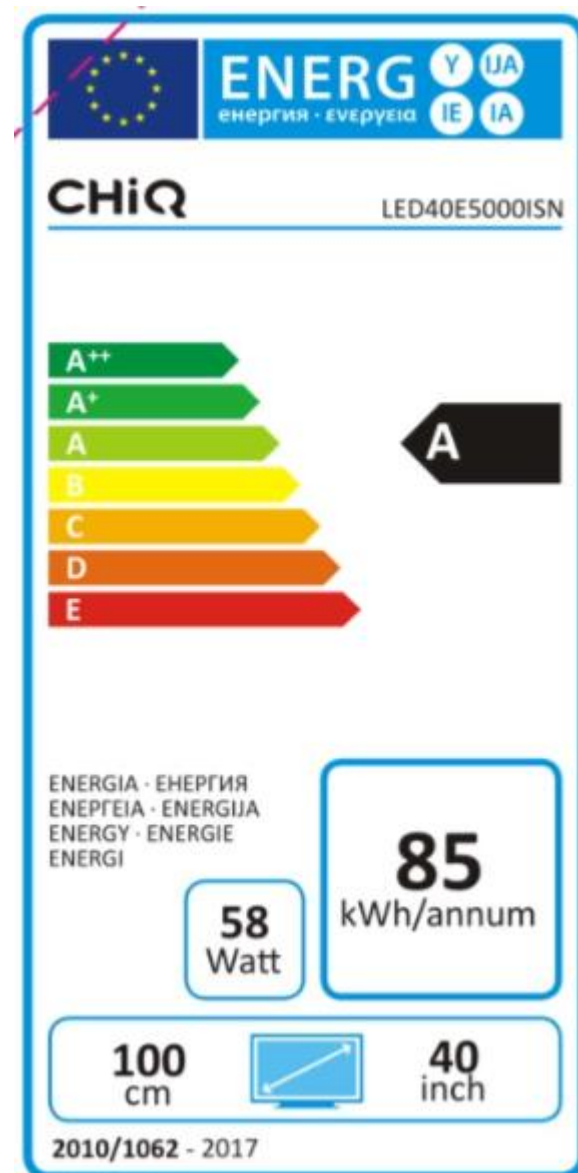

## Display

Screen Diagonal:	40"
Aspect Ratio:	16:9
Resolution:	1920x1080
EMR:	400
Luminance (cd/m <sup>2</sup> ):	220
Dynamic Contrast Ratio:	5000:1
Display Color:	16.7M
Screen View Angle	170° /170°
Response Time:	9.5
HDR 10 Compatible:	--
MPEG-2:	•
MPEG-4 (H.264):	•
HEVC (H.265):	• up to 1080P
Video Color System:	PAL/SECAM
TV System:	PAL/SECAM, DVB-T/T2/C/S2
4K @ 60Hz:	--
Progressive Scan:	•
3D Comb Filter:	•

## Design

Screen Shape:	Flat
Color of frame:	Gray
Color of Stand:	Gray
Swivel Stand:	--
Ultra Slim Design:	•

## Input &amp; Output

 AV input x1	 SCART x1	 CI Slot x1	 Ear Phone x1 (3.5mm)	 LAN x1
 Digital Audio Output X1	 ANT RF x1	 ANT S2 x1	 USB 2.0 x2	 HDMI x3 (support HDCP 2.2)

Make your imagination fly

## Energy Label